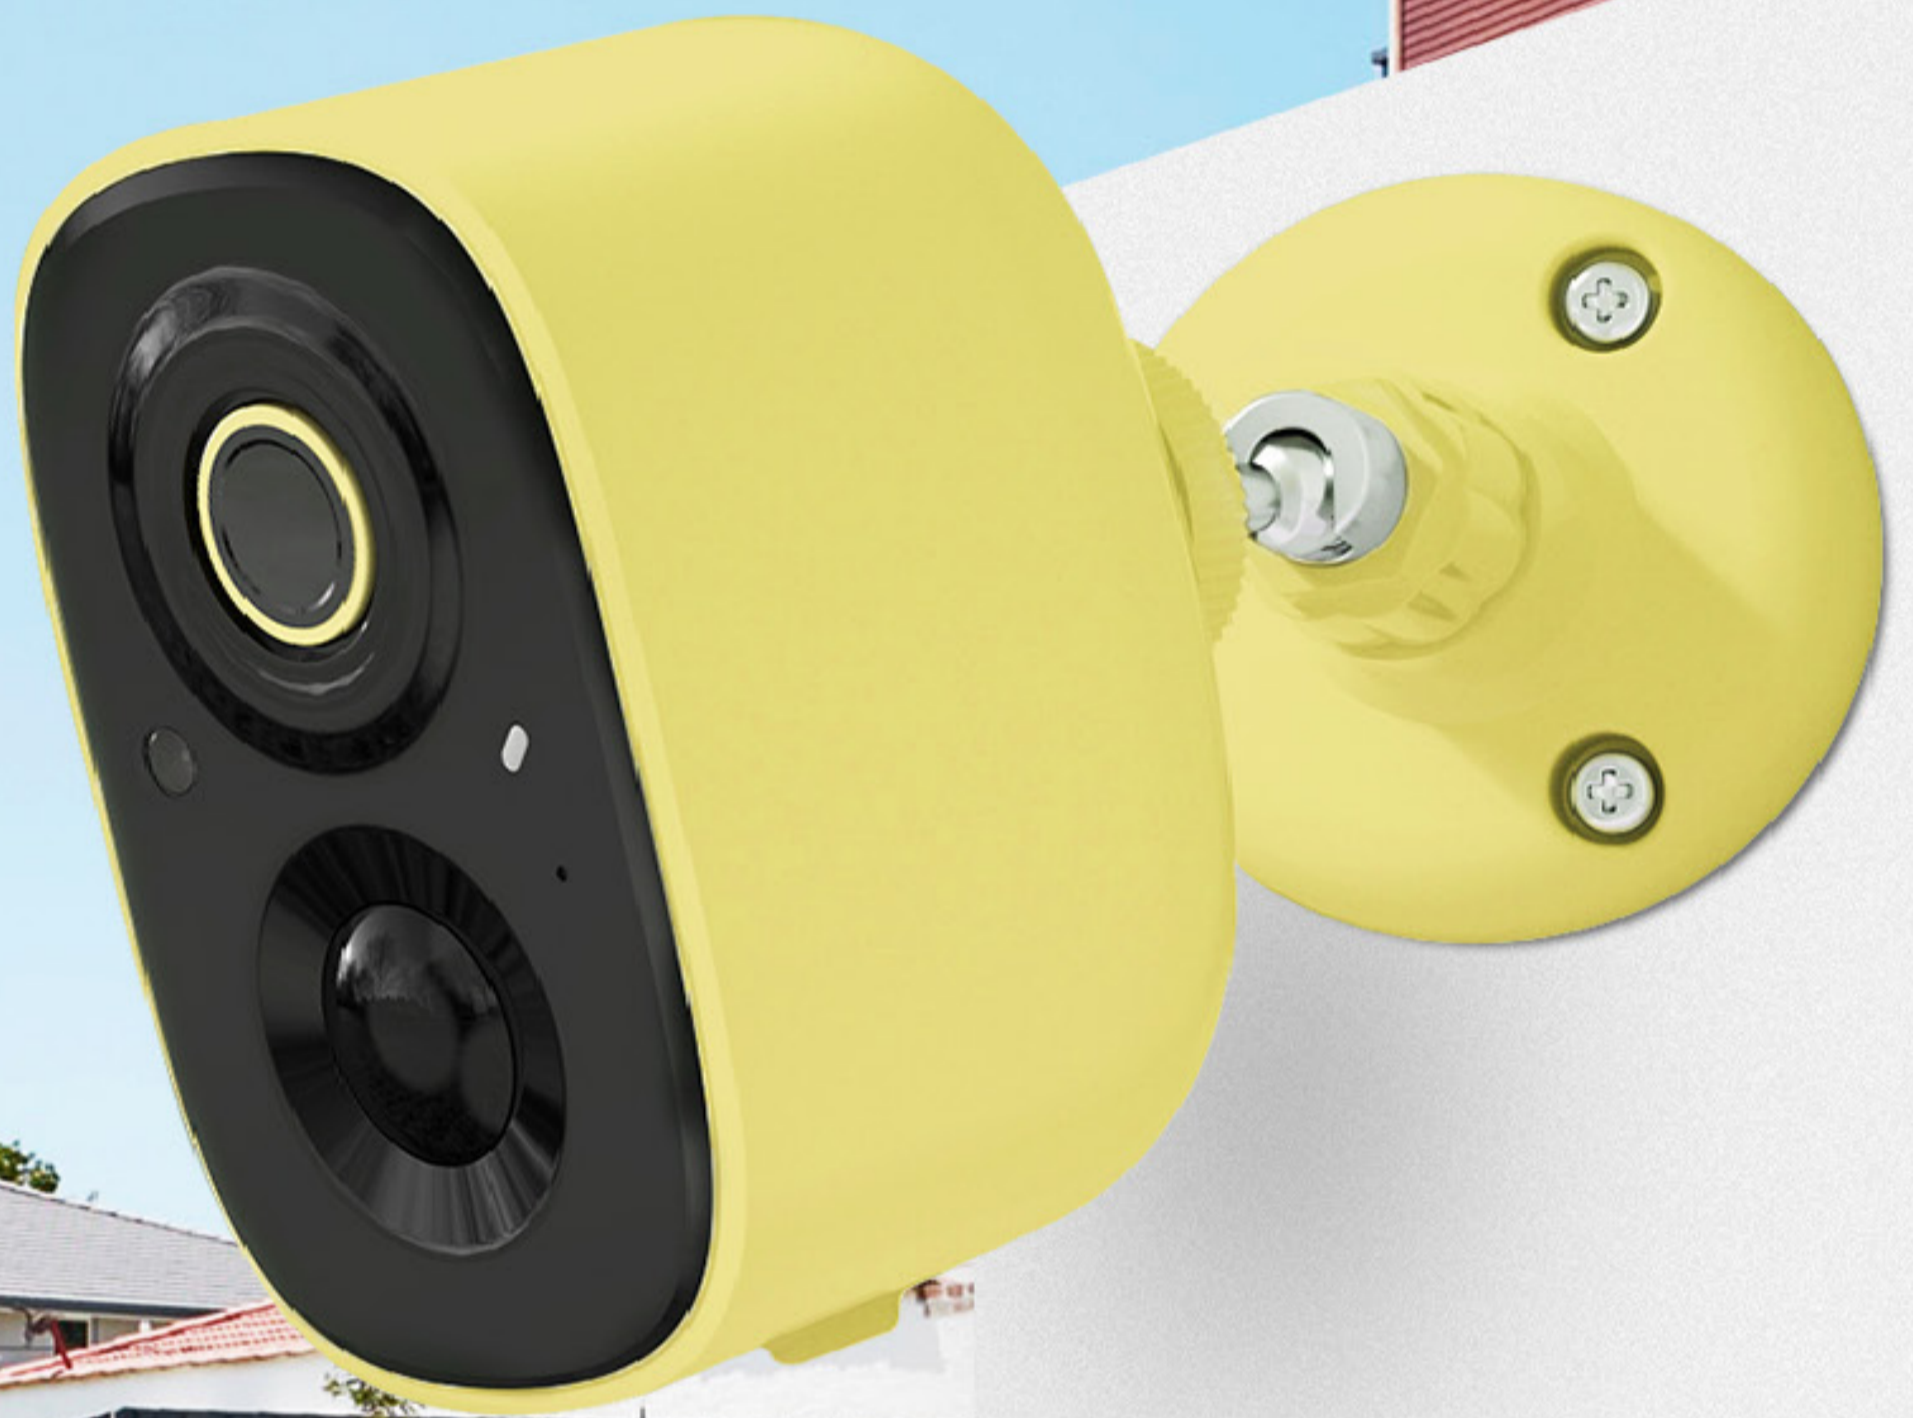

R2C

Battery Powered Wire-Free Camera

Easy Charge by USB Cable

Dustproof & Waterproof Resistance: IP65

Battery Powered

Long standby time

Wireless Connections

Simple installation

Intelligent Features

Human detection, Pet capture etc.

Full Color Night Vision

14μ x 1PCS White light

Two-way Audio

Two-way intercom

Dustproof & Waterproof

IP65

Cloud & Micro SD Card

up to 128GB

Phone Monitoring

Push video to Smart Phone