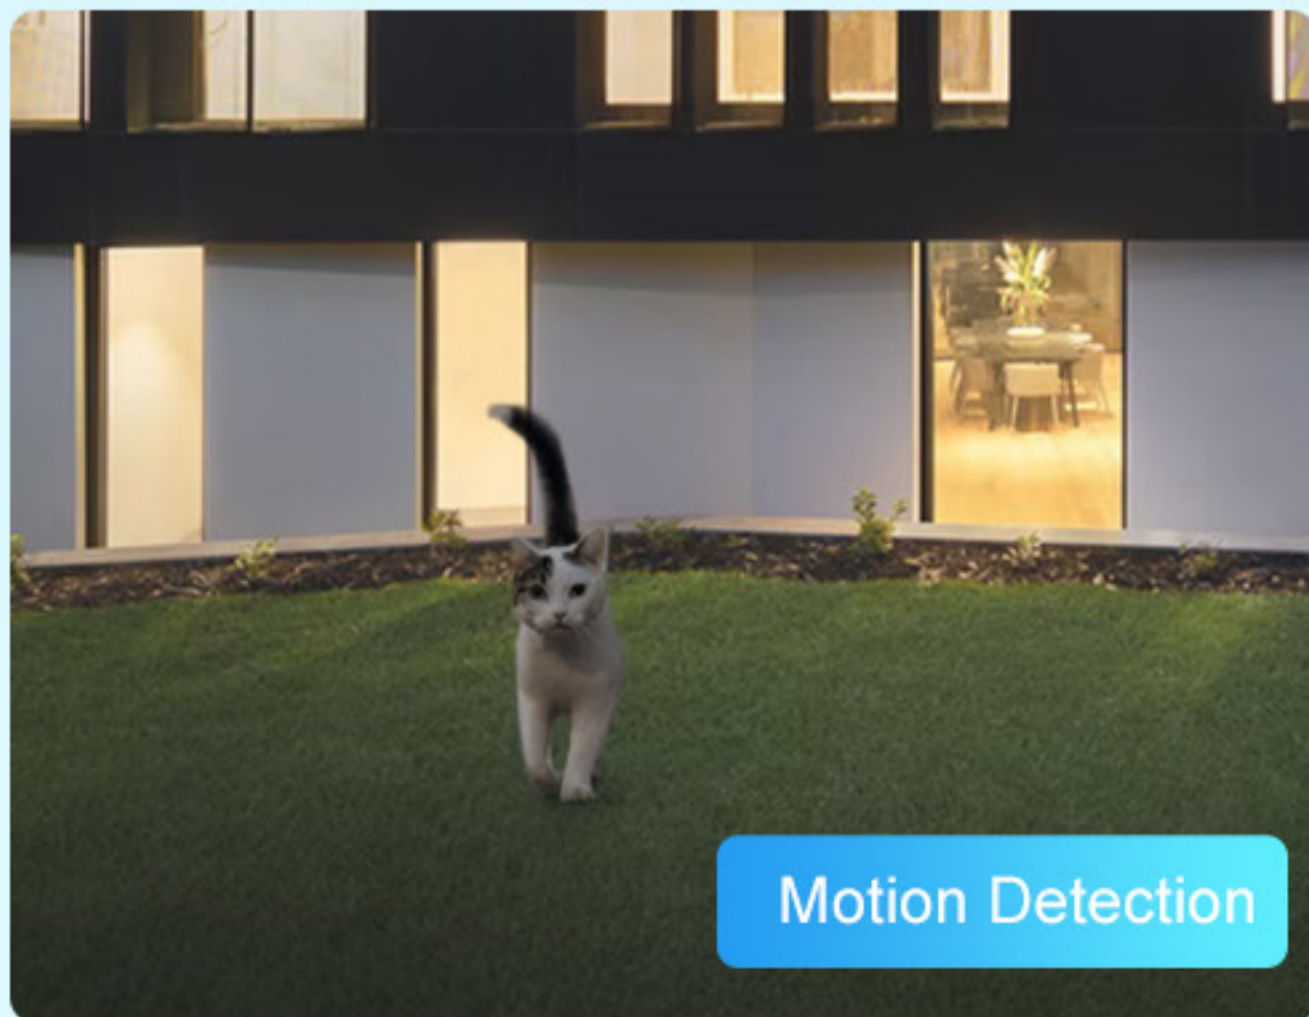

TF Card

Red & Blue Lights

More Powerful Deterrence

LTP4F

Outdoor WiFi Bullet Camera

A camera with three kinds of lights
for better perimeter protection

Infrared Lights

Fill-in lights
IR distance: 30m

Warm White Lights

Fill-in lights

Red & Blue Lights

Warning lights

Outdoor WiFi Bullet Camera

* Some AI services are available at an additional cost, please refer to the APP for details.

3.6mm

Lens